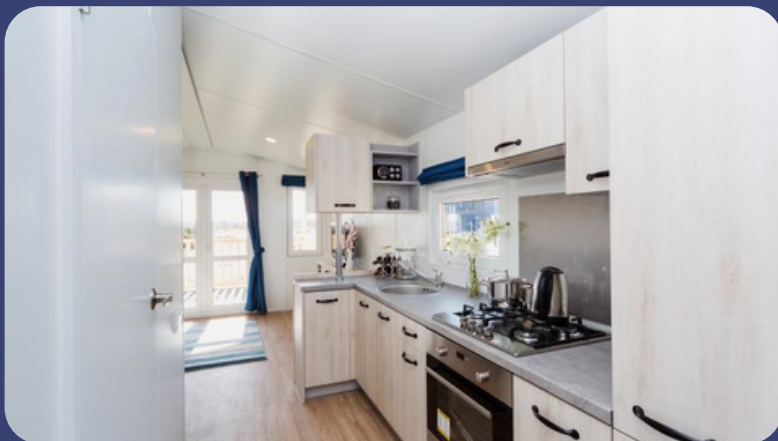

Small bedroom

- Bedcover
- Bedspread belt
- Big pillow
- Small pillow
- Armchair
- LED headboard lighting
- TV socket